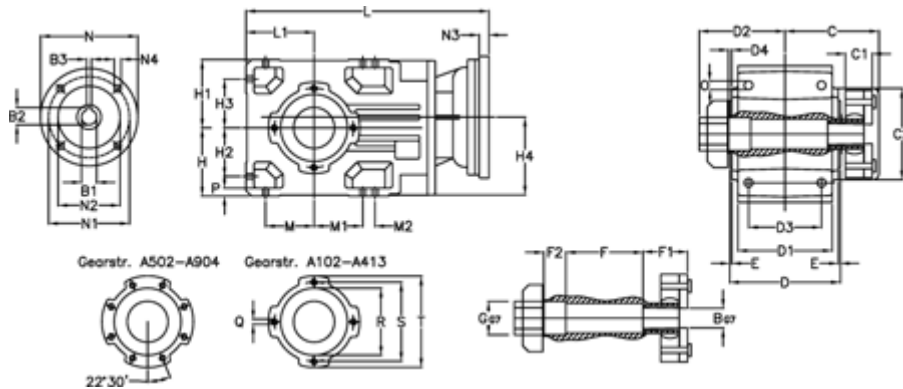

Article number: 29600100556230
 Description: Bevel helical gearbox
 A102QF30-5,5-P80B5

Measures

B = 30	D1 = 95	F2 = 36	L = 302.0	N3 = -
B1 = 19	D2 = 90	G = 32	L1 = 70	N4 = M10x12
B2 = 21.8	D3 = 75	GA = 14,5 NM	M = 50.0	O = 9.5
B3 = 6	d4 = 4.5	H = 70	M1 = 50.0	P = 9
C = 101.5	Description = A102QF-xx-P80 B5	H1 = 70	M2 = -	Q = M8x12
C1 = 29	E = 3.0	H2 = 50.0	N = 200	R = 80
C2 = 83.0	F = 77.5	H3 = 50.0	N1 = 165	S = 100
D = 117	F1 = 36.0	H4 = 83.0	N2 = 130	T = 120